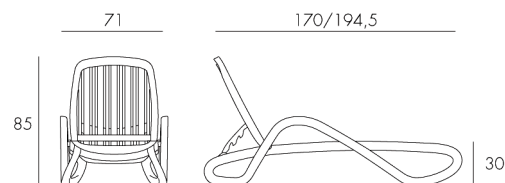

Eden

design Raffaello Galiotto

YOUR OUTDOOR LIVING

Ref. 414

tested by:

14,7 kg
n. pz. 17

BIANCO
40414.00.000

ANTRACITE
40414.02.000